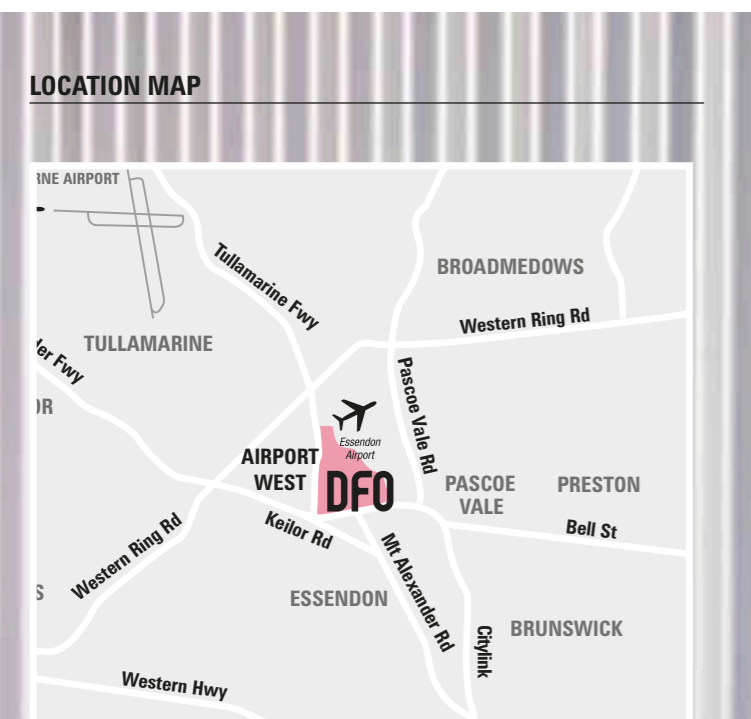

SURFWEAR		PHONE
F7	Quiksilver	9374 3216
WOMENS FASHION		PHONE
M3	Blue Illusion	9937 7403
L3	Decuba	9937 7281
O7	Dotti	9379 4038
G7	Ginger Tree	9937 7400
C6	Glassons	9937 7400
N8	Jacqui E	9379 7558
L5	Melrose Avenue	9937 7204
M4	Portmans	9379 9918
M9	Review	9379 4985
O2	Sealily	9374 4420
M5	Sunseeker	(02) 9502 6370
HOMEMAKER - ELECTRICAL & OTHER		PHONE
Z8	E & S Trading	9937 7525
Z7	Exclusive Piano Group	9374 2022
V4	Godreys	9937 7555
W8	Good Guys	9374 5100
X5	JB HiFi Home	9374 1911
Y5	Spotlight	9374 1575
HOMEMAKER - FURNITURE		PHONE
X5	Adraatic	9351 0669
X8	Bay Leather Republic	9374 4388
U4	Beacon Lighting	9374 4022
W5	Berkowitz	9937 7500
W5	Bev Marks Beds	9379 0400
T5	Chiropractic Mattress Factory Direct	8419 8239
X7	Focus On Furniture	9379 3199
X7	Freedom	9351 0290
V5	Koala & Tree	9988 2178
Y6	Nick Scali	9379 4744
X5	Oz Design	8560 1130
X8	Shooze	9374 2122
HOMEMAKER - HOME DECOR & GIFTWARE		PHONE
U4	Adairs	9374 4499
T4a	Adairs Kids	9351 0160
T4	Bed Bath N Table	9374 1823
U4	House	9937 7480
V4	Provincial Home Living	9937 7480
V5	Williams Sonoma	9351 0104

CENTRE CONTACT DETAILS

DFO ESSENDON
100 Bulla Road,
Essendon Fields 3041
Telephone (03) 9937 7222
www.dfo.com.au/essendon